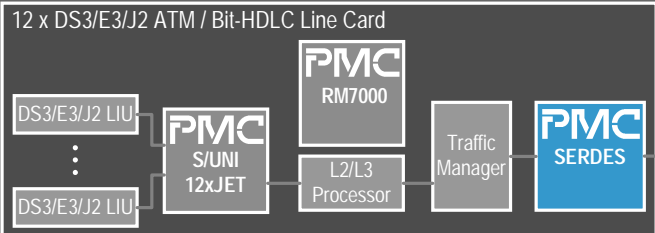

Gigabit Serial Backplanes for Core Router

Switch Fabric

PMC-Sierra SERDES Products:

PM8352	OctalPHY-1G	8 x 1.0-1.2Gbps SERDES
PM8354	QuadPHY-1G	4 x 1.0-1.2Gbps SERDES
PM8355	QuadPHY-II	4 x 2.125-3.125Gbps SERDES