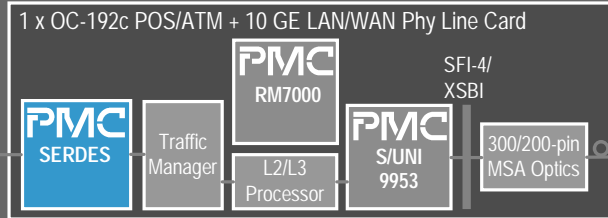

Gigabit Serial Backplanes for Core Router

Switch Fabric

PMC-Sierra SERDES Products:

PM8352	OctalPHY-1G	8 x 1.0-1.2Gbps SERDES
PM8354	QuadPHY-1G	4 x 1.0-1.2Gbps SERDES
PM8355	QuadPHY-II	4 x 2.125-3.125Gbps SERDES