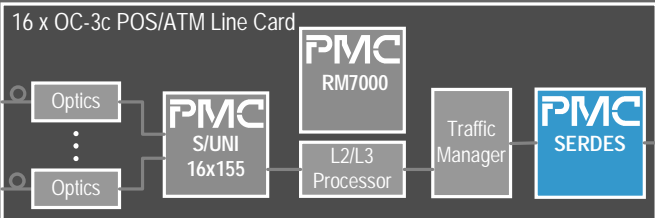

Gigabit Serial Backplanes for Core Router

Switch Fabric

PMC-Sierra SERDES Products:

PM8352	OctalPHY-1G	8 x 1.0-1.2Gbps SERDES
PM8354	QuadPHY-1G	4 x 1.0-1.2Gbps SERDES
PM8355	QuadPHY-II	4 x 2.125-3.125Gbps SERDES