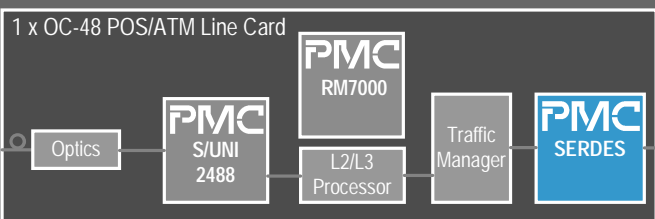

Gigabit Serial Backplanes for Core Router

Switch Fabric

PMC-Sierra SERDES Products:

PM8352	OctalPHY-1G	8 x 1.0-1.2Gbps SERDES
PM8354	QuadPHY-1G	4 x 1.0-1.2Gbps SERDES
PM8355	QuadPHY-II	4 x 2.125-3.125Gbps SERDES