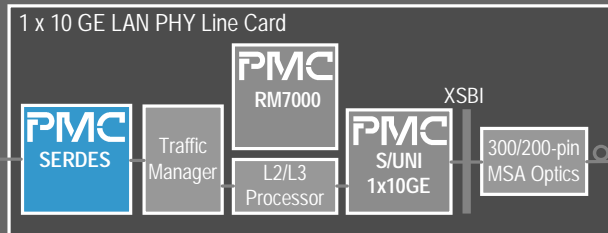

Gigabit Serial Backplanes for Core Router

Switch Fabric

PMC-Sierra SERDES Products:

PM8352	OctalPHY-1G	8 x 1.0-1.2Gbps SERDES
PM8354	QuadPHY-1G	4 x 1.0-1.2Gbps SERDES
PM8355	QuadPHY-II	4 x 2.125-3.125Gbps SERDES