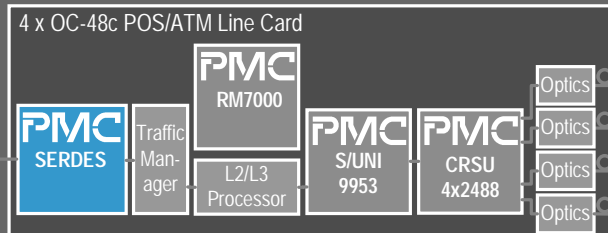

Gigabit Serial Backplanes for Core Router

Switch Fabric

PMC-Sierra SERDES Products:

PM8352	OctalPHY-1G	8 x 1.0-1.2Gbps SERDES
PM8354	QuadPHY-1G	4 x 1.0-1.2Gbps SERDES
PM8355	QuadPHY-II	4 x 2.125-3.125Gbps SERDES