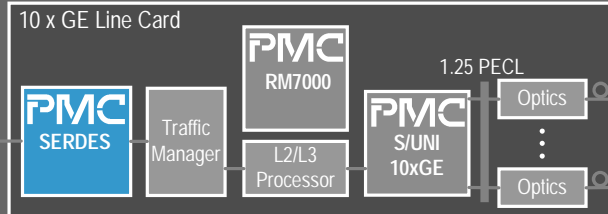

Gigabit Serial Backplanes for Core Router

Switch Fabric

PMC-Sierra SERDES Products:

PM8352	OctalPHY-1G	8 x 1.0-1.2Gbps SERDES
PM8354	QuadPHY-1G	4 x 1.0-1.2Gbps SERDES
PM8355	QuadPHY-II	4 x 2.125-3.125Gbps SERDES