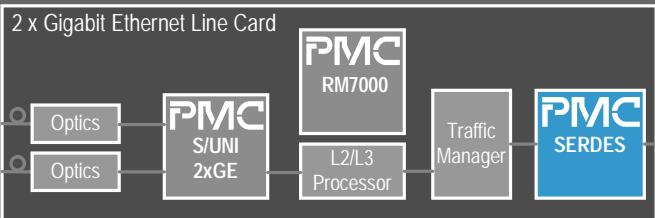

Gigabit Serial Backplanes for Core Router

Switch Fabric

PMC-Sierra SERDES Products:

PM8352	OctalPHY-1G	8 x 1.0-1.2Gbps SERDES
PM8354	QuadPHY-1G	4 x 1.0-1.2Gbps SERDES
PM8355	QuadPHY-II	4 x 2.125-3.125Gbps SERDES