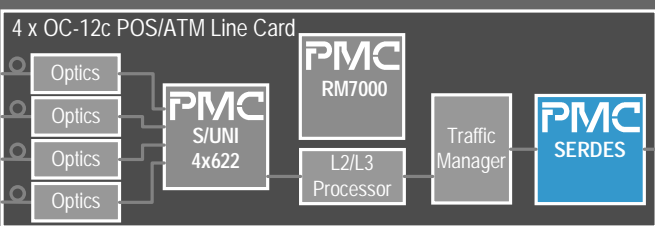

Gigabit Serial Backplanes for Core Router

Switch Fabric

PMC-Sierra SERDES Products:

PM8352	OctalPHY-1G	8 x 1.0-1.2Gbps SERDES
PM8354	QuadPHY-1G	4 x 1.0-1.2Gbps SERDES
PM8355	QuadPHY-II	4 x 2.125-3.125Gbps SERDES