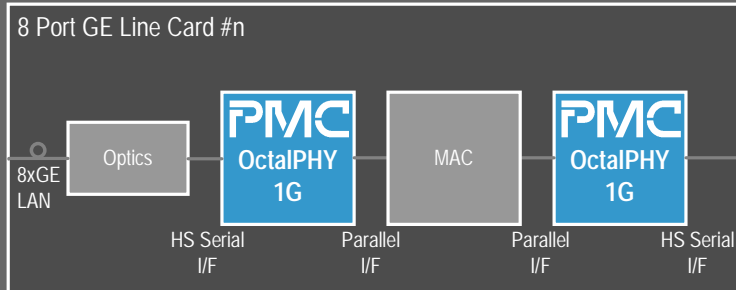

8 Port GE Line Card

⋮

8 x 1.25 Gb/s Serial Backplane Links