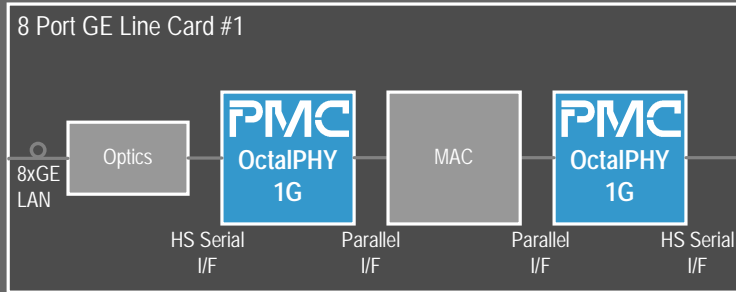

8 Port GE Line Card

⋮

8 x 1.25 Gb/s Serial Backplane Links